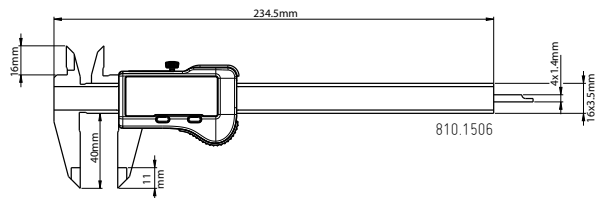

S_Cal EVO Bluetooth®

- Max. error 20 µm
- IP67 protected
- **Built-in Bluetooth® 4.0 transmitter**
- Transmission distance up to 15m.
- **Absolute system SIS** Smart Production Systems
- Automatic wake-up
- **Powered by standard CR2032 battery**
- Battery life up to 3 years

S_Cal EVO Bluetooth®

TECHNICAL SPECIFICATIONS

Specifications	810.1506	810.1516	810.1526	810.1536
Measuring range	150	150	200	300
Max. error G	20 ¹⁾	20 ¹⁾	30	30
Depth rod	— 4x1.4	∅ 1.5	— 4x1.4	---
Protection rating	IP67			
Connection	Built-in Bluetooth® 4.0 ²⁾			
Functions	Zero setting, Preset (max. 999.99), mm/inch, Hold, Data			
Smart Inductive Sensor	●			

¹⁾ > 100 mm : 30 µm / DIN 862

²⁾ Up to 8 instruments connected per dongle #981.7100